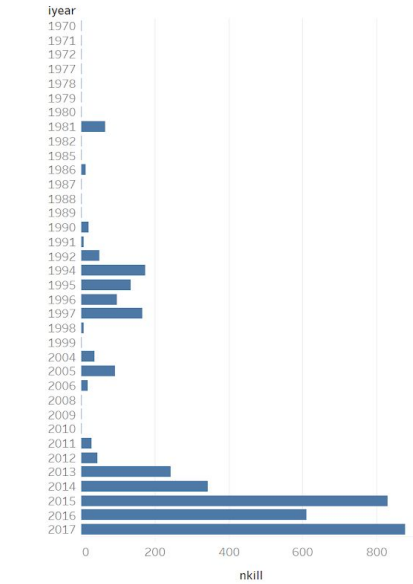

A Drag to add text

Show title

Size

Automatic